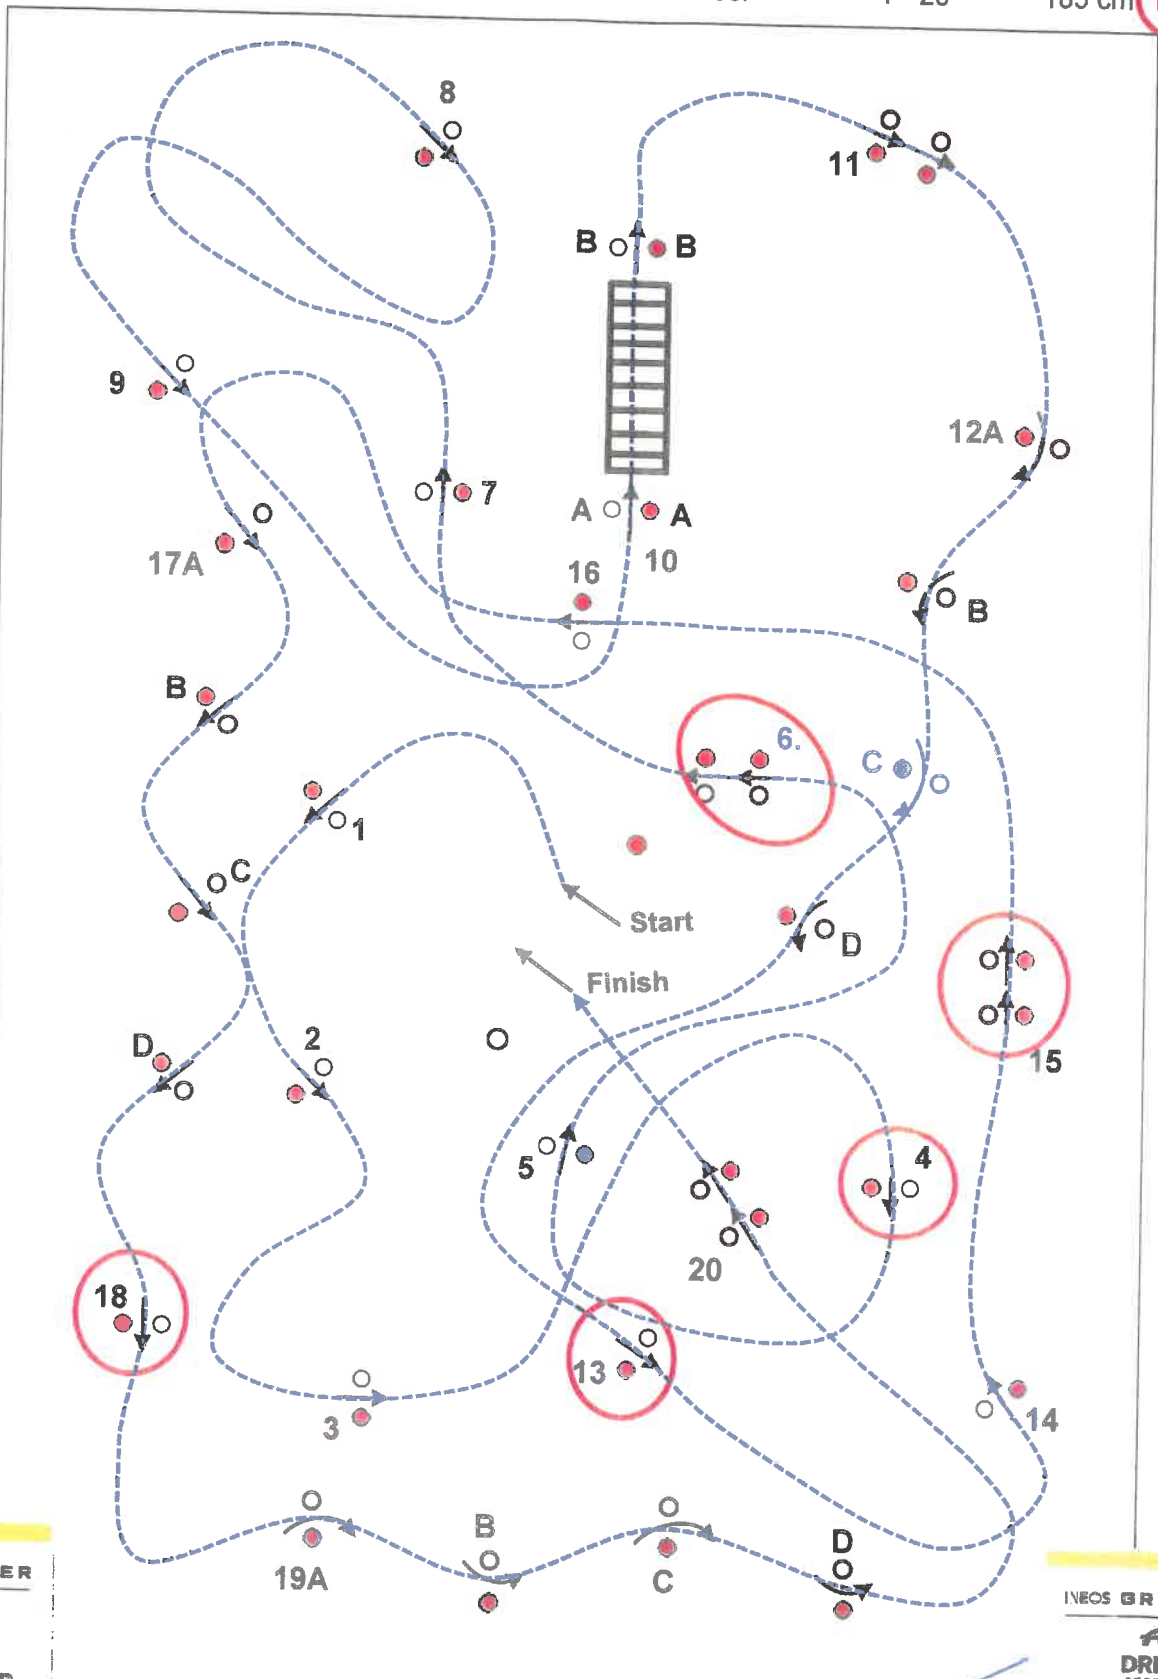

FEI-RG : Art. 976, Fault Competition

Obstacle Cone Driving

Course Designer : A. Flocke

CD Ass. H. Briggs, G. Görög, C. Bégányi

Class Nr.5 :
4-Horses

Speed :
240 m/min

Length :
750 m

Time allowed :
187 sec.

Time Limit :
374 sec.

Obstacles :
1 - 20

Width :
185 cm (180cm)

INEOS BRENADIER

FEI
DRIVING
WORLD
CHAMPIONSHIP

FOUR IN HAND

Judges

In ↑
↓ Out